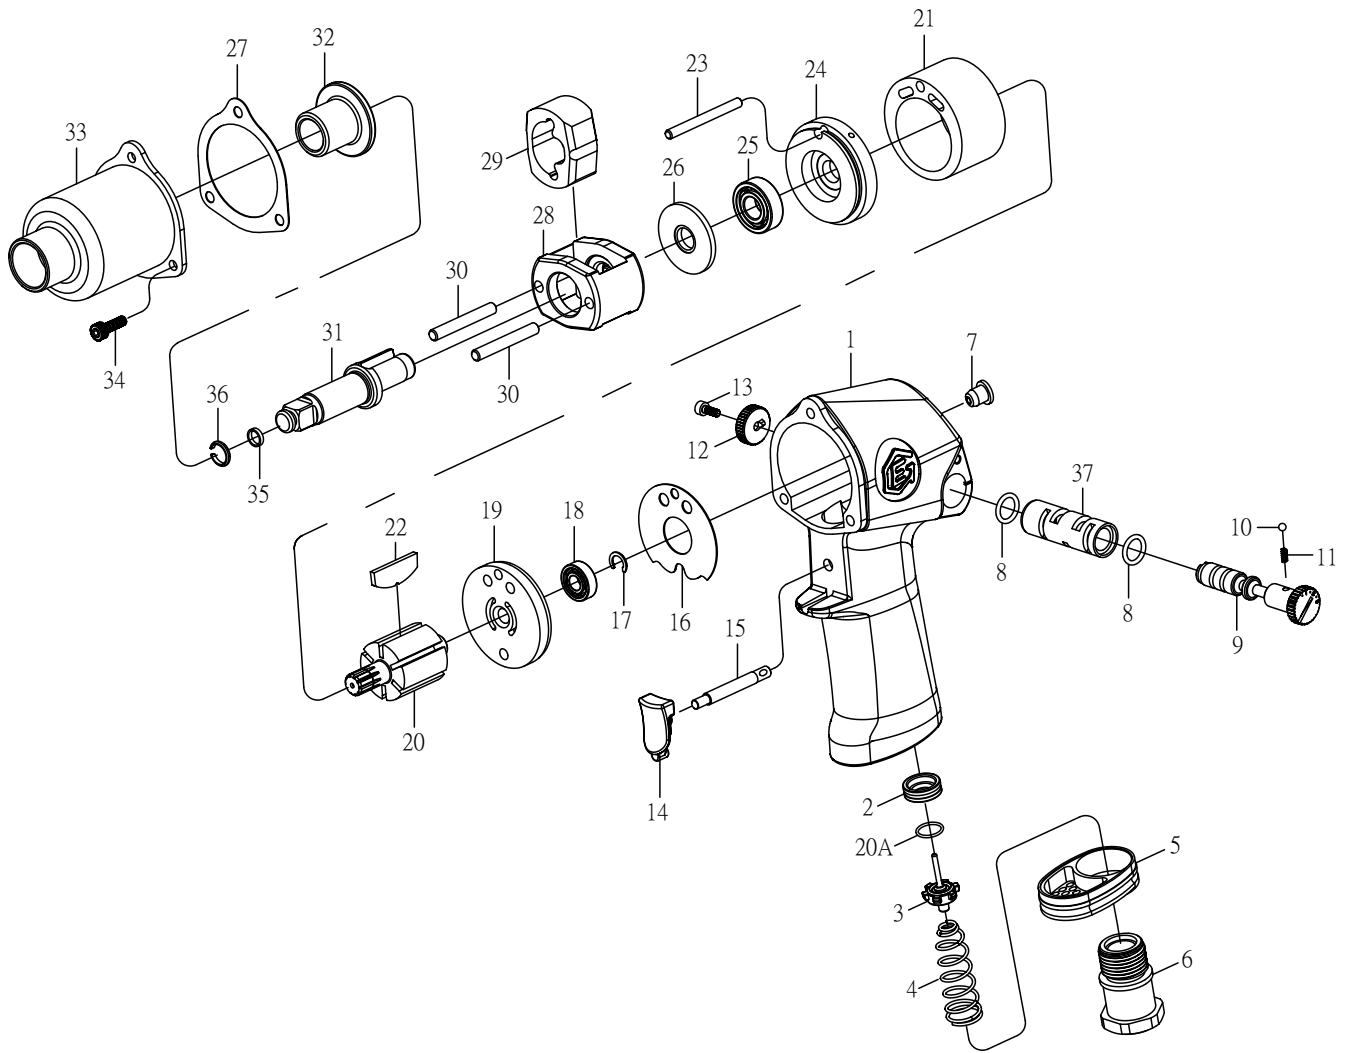

# 3/8" Drive Super Duty Air Impact Wrench

## Parts List : 300200

2012.02

No.	Parts No.	Description	Q'ty
1	032001	Motor Housing	1
2	032002	Throttle Valve Seat	1
3	032003	Throttle Valve Stem	1
4	032004	Throttle Valve Spring	1
5	032005	Exhaust Deflector	1
6	032006	Hose Fitting	1
7	032007	Grease Fitting	1
8	032008	Reverse Valve Bushing Seal	2
9	032009	Reverse Valve	1
10	032010	Steel Ball	1
11	032011	Spring	1
12	032012	Reverse Valve Knob	1
13	032013	Reverse Valve Knob Screw	1
14	032014	Trigger	1
15	032015	Valve Pin	1
16	032016	End Plate Gasket	1
17	032017	E-Ring	1
18	032018	Rear Rotor Bearing	1
19	032019	Rear End Plate	1
20	032020	Rotor	1

No.	Parts No.	Description	Q'ty
20A	032020A	O-Ring	1
21	032021	Cylinder	1
22	032022	Rotor Blade	6
23	032023	Cylinder Pin	1
24	032024	Front End Plate	1
25	032025	Front Rotor Bearing	1
26	032026	Hammer Frame Rear Washer	1
27	032027	Hammer Case Gasket	1
28	032028	Hammer Frame	1
29	032029	Hammer	1
30	032030	Hammer Pin	2
31	032031	Standard Anvil	1
32	032032	Anvil Bushing	1
33	032033	Hammer Case	1
34	032034	Cap Screw	3
35	032035	O-Ring	1
36	032036	Socket Retainer	1
37	032037	Valve Sleeve	1
TK	0320TK	Tune-Up Kit ( Includes Illustrated 10. 12. 16. 20 )	1 Set