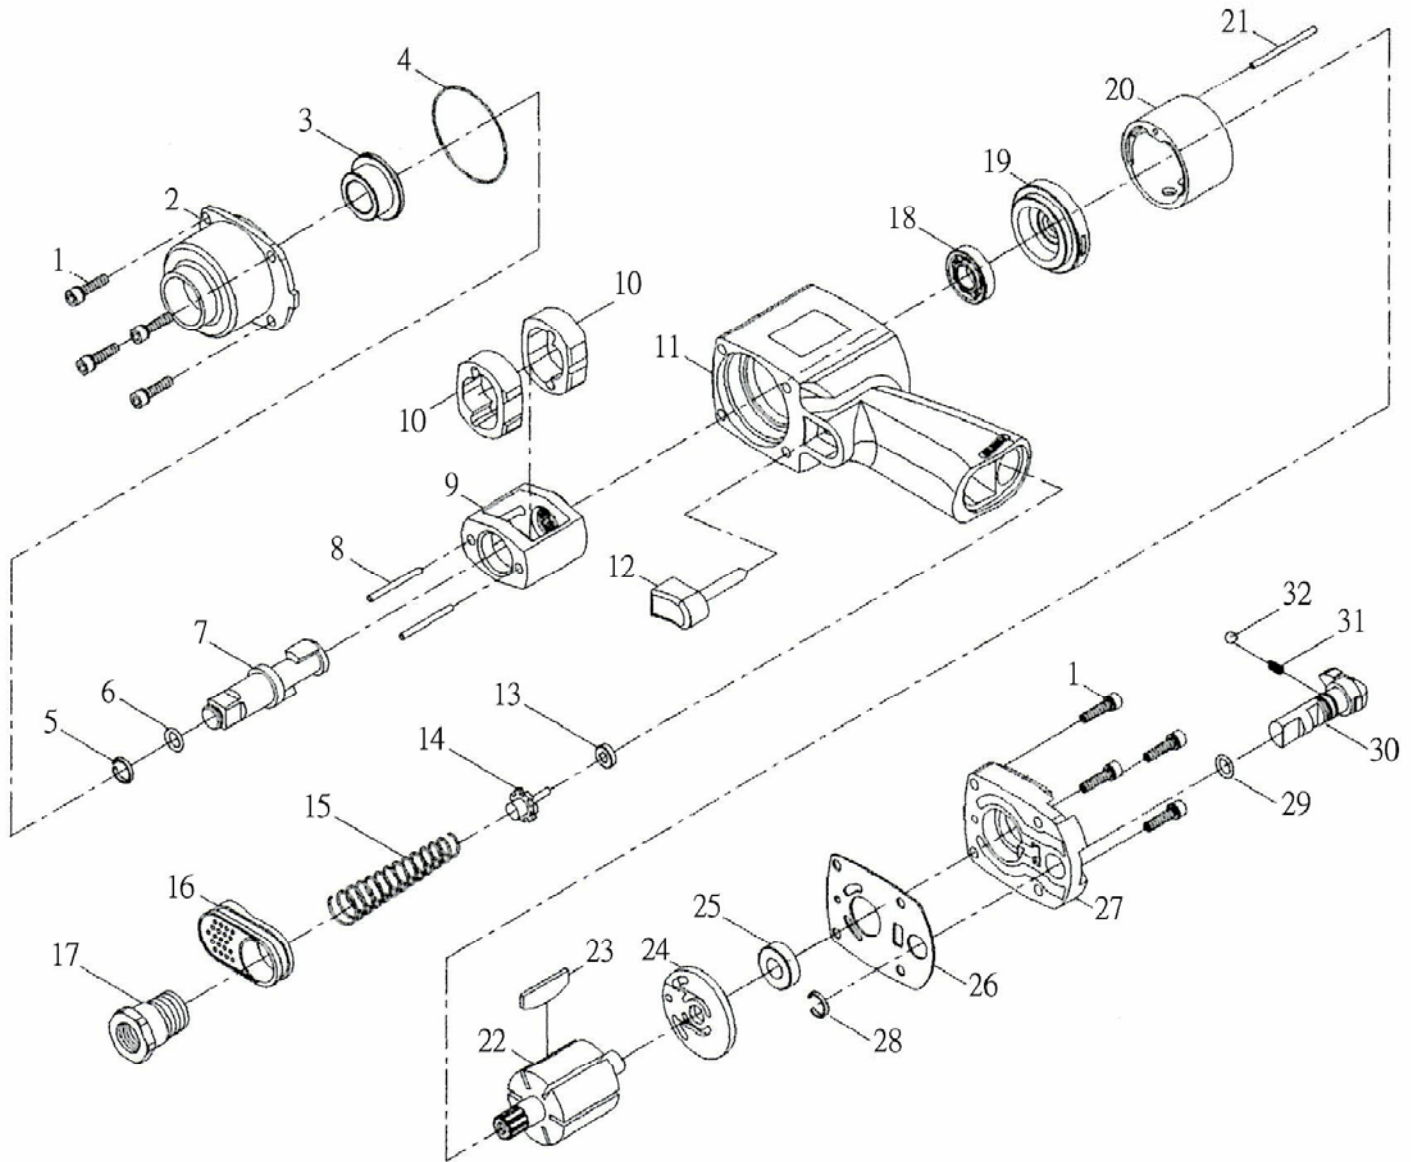

ENIUS® 3/8" Drive Super Duty Air Impact Wrench

Parts List : 300350

2012.02

No.	Parts No.	Description	Q'ty
1	041401	Cap Screw	8
2	041402	Hammer Case	1
3	041403	Anvil Bushing	1
4	041404	O-Ring	1
5	033505	Socket Retainer	1
6	033506	O-Ring	1
7	033507A	Standard Anvil	1
8	041408	Hammer Pin	2
9	041409	Hammer Frame	1
10	041410	Hammer	2
11	041411	Motor Housing	1
12	041412	Trigger	1
13	041413	Throttle Valve Bushing	1
14	041414	Throttle Valve Stem	1
15	041415	Throttle Valve Spring	1
16	041416	Exhaust Deflector	1

No.	Parts No.	Description	Q'ty
17	041417	Hose Fitting	1
18	041418	Front Rotor Bearing	1
19	041419	Front End Plate	1
20	041420	Cylinder	1
21	041421	Cylinder Pin	1
22	041422	Rotor	1
23	041423	Rotor Blade	6
24	041424	Rear End Plate	1
25	041425	Rear Rotor Bearing	1
26	041426	Rear Cap Gasket	1
27	041427	Rear Cap	1
28	041428	Reverse Valve Retainer	1
29	041429	O-Ring	1
30	041430	Reverse Valve	1
31	041431	Spring	1
32	041432	Steel Ball	1