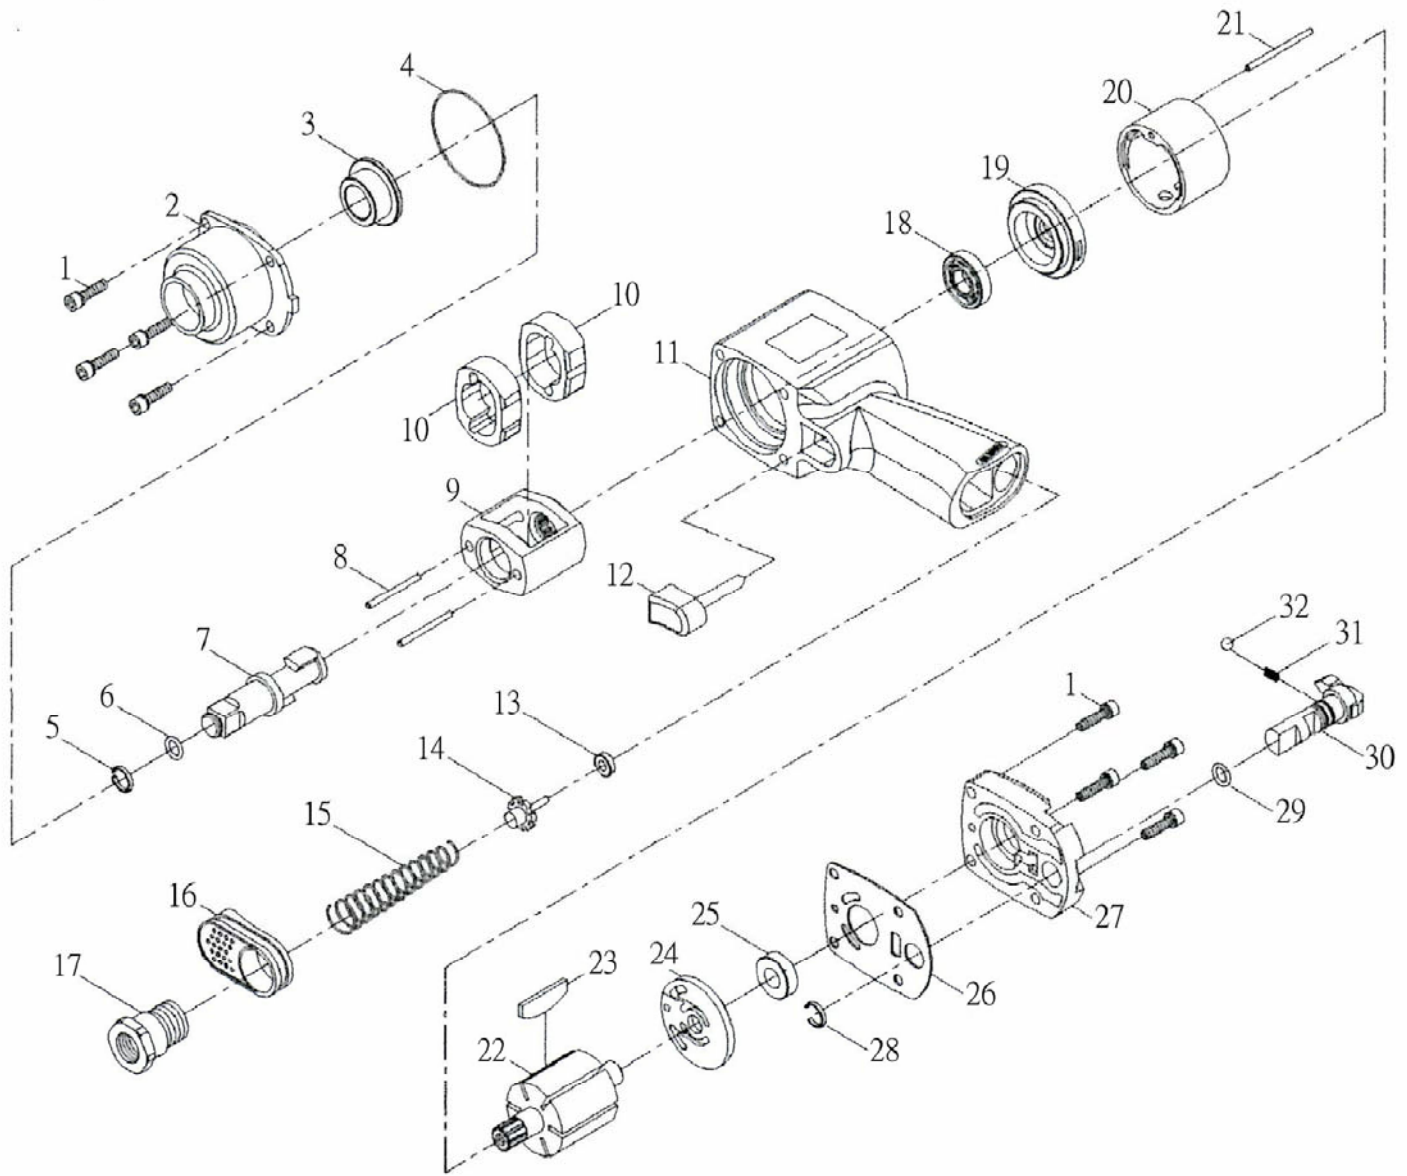

# 1/2" Drive Lightweight Air Impact Wrench

## Parts List : 400401, 400402

2012.02

No.	Parts No.	Description	Q'ty
1	041401	Cap Screw	8
2	041402	Hammer Case	1
3	041403	Anvil Bushing	1
4	041404	O-Ring	1
5	041405	Socket Retainer	1
6	041406	O-Ring	1
7	041407A	Standard Anvil ( for 400401 )	1
	041407B	2" Extended Anvil ( for 400402 )	1
8	041408	Hammer Pin	2
9	041409	Hammer Frame	1
10	041410	Hammer	2
11	041411	Motor Housing	1
12	041412	Trigger	1
13	041413	Throttle Valve Bushing	1
14	041414	Throttle Valve Stem	1
15	041415	Throttle Valve Spring	1
16	041416	Exhaust Deflector	1

No.	Parts No.	Description	Q'ty
17	041417	Hose Fitting	1
18	041418	Front Rotor Bearing	1
19	041419	Front End Plate	1
20	041420	Cylinder	1
21	041421	Cylinder Pin	1
22	041422	Rotor	1
23	041423	Rotor Blade	6
24	041424	Rear End Plate	1
25	041425	Rear Rotor Bearing	1
26	041426	Rear Cap Gasket	1
27	041427	Rear Cap	1
28	041428	Reverse Valve Retainer	1
29	041429	O-Ring	1
30	041430	Reverse Valve	1
31	041431	Spring	1
32	041432	Steel Ball	1