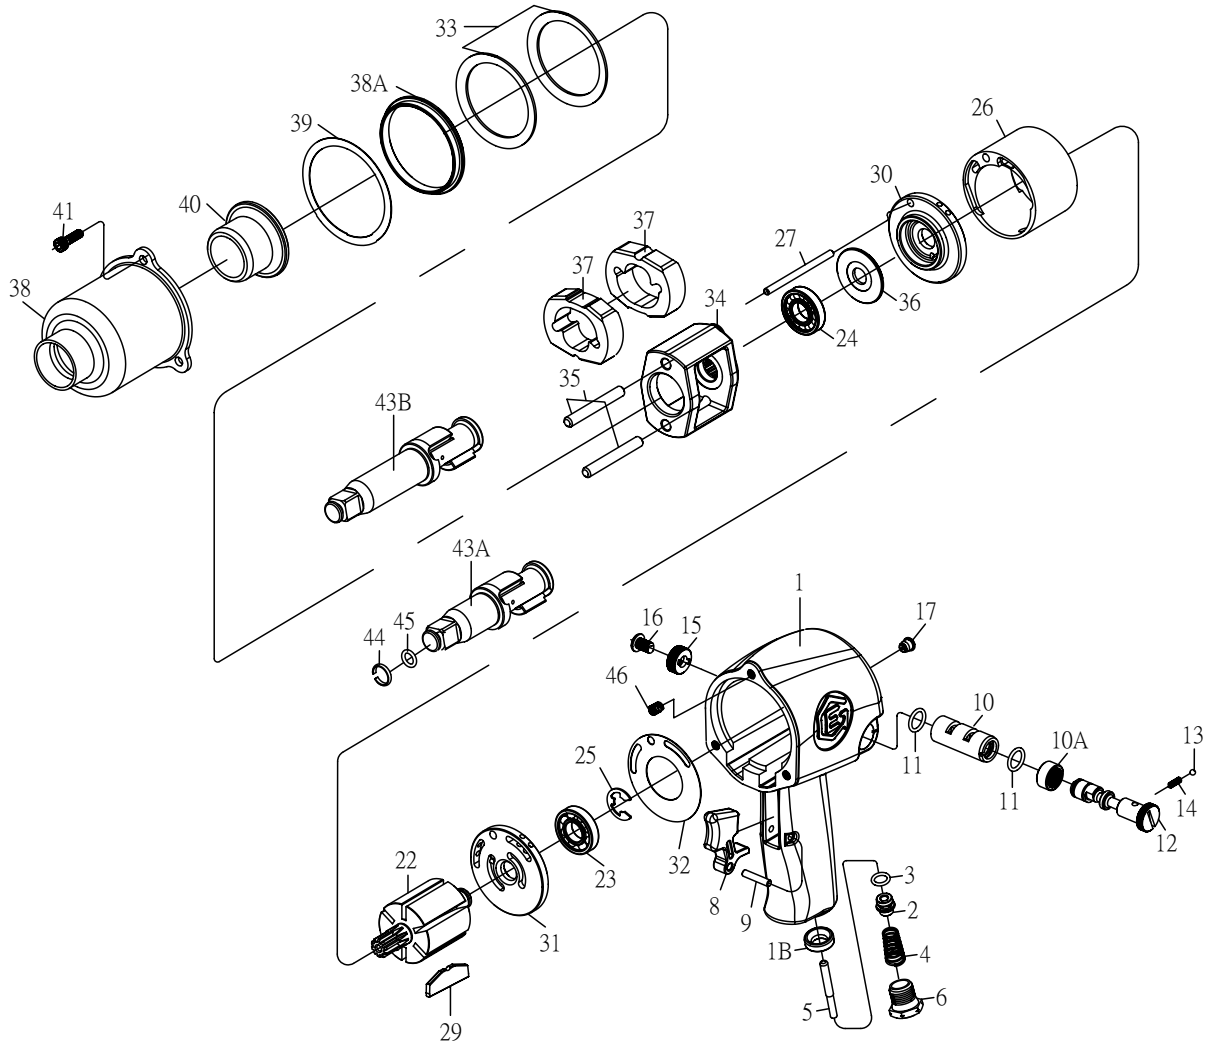

1/2" Drive Super Duty Air Impact Wrench

Parts List : 400420, 400422

2012.02

No.	Parts No.	Description	Q'ty
1	044001	Motor Housing	1 Set
1B	044001B	Throttle Valve Seat	
2	044002	Throttle Valve	1
3	044003	Throttle Valve Face	1
4	044004	Throttle Valve Spring	1
5	044005	Throttle Valve Stem	1
6	044006	Air Strainer Assembly	1
8	044008	Trigger	1
9	044009	Trigger Pin	1
10	044010	Valve Sleeve	1 Set
10A	044010A	Reverse Valve Bushing Gear	
11	044011	Reverse Valve Bushing Seal	
12	044012	Reverse Valve	1
13	044013	Steel Ball	1
14	044014	Spring	1
15	044015	Reverse Valve Knob	1
16	044016	Reverse Valve Knob Screw	1
17	044017	Grease Fitting	1
22	044022	Rotor	1
23	044023	Rear Rotor Bearing	1
24	044024	Front Rotor Bearing	1
25	044025	E-Ring	1
26	044026	Cylinder	1

No.	Parts No.	Description	Q'ty
27	044027	Cylinder Pin	1
29	044029	Rotor Blade	6
30	044030	Front End Plate	1
31	044031	Rear End Plate	1
32	044032	End Plate Gasket	1
33	044033	Motor Clamp Washer	2
34	044034	Hammer Frame	1
35	044035	Hammer Pin	2
36	044036	Hammer Frame Rear Washer	1
37	044037	Hammer	2
38	044038	Hammer Case	1
38A	044038A	Hammer Case Pilot	1
39	044039	Hammer Case Gasket	1
40	044040	Anvil Bushing	1
41	044041	Cap Screw	3
43A	044043A	Standard Anvil (for 400420)	1
43B	044043B	2" Extended Anvil (for 400422)	1
44	044044	Socket Retainer	1
45	044045	O-Ring	1
46	044046	Heli-Coil	3
TK	0440TK	Tune-Up Kit (Includes Illustrated 3.4.11(2)25.29(6).32.39.44.45)	1 Set