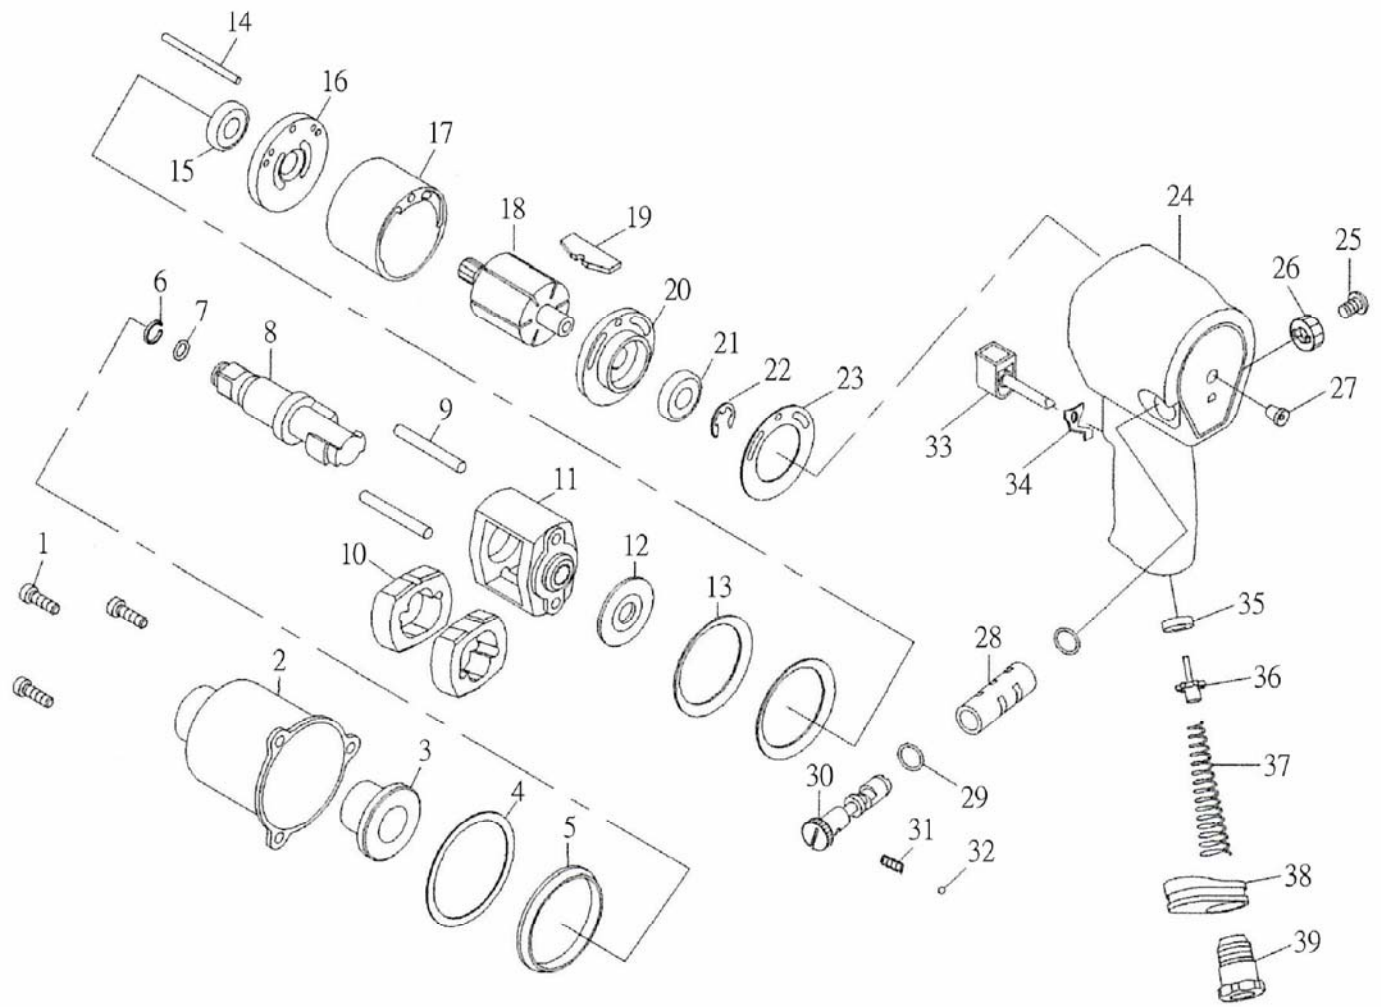

1/2" Drive Super Duty Air Impact Wrench

Parts List : 400450, 400452

2012.02

No.	Parts No.	Description	Q'ty
1	046001	Cap Screw	3
2	046002	Hammer Case	1
3	046003	Anvil Bushing	1
4	046004	Hammer Case Gasket	1
5	046005	Hammer Case Pilot	1
6	046006	Socket Retainer	1
7	046007	O-Ring	1
8	046008A	Standard Anvil (for 400450)	1
	046008B	2" Extended Anvil (for 400452)	1
9	046010	Hammer Pin	2
10	046010	Hammer	2
11	046011	Hammer Frame	1
12	046012	Hammer Frame Rear Washer	1
13	046013	Spring Washer	2
14	046014	Cylinder Pin	1
15	046015	Front Rotor Bearing	1
16	046016	Front End Plate	1
17	046017	Cylinder	1
18	046018	Rotor	1
19	046019	Rotor Blade	6

No.	Parts No.	Description	Q'ty
20	046020	Rear End Plate	1
21	046021	Rear Rotor Bearing	1
22	046022	E-Ring	1
23	046023	End Plate Gasket	1
24	046024	Motor Housing	1
25	046025	Reverse Valve Knob Screw	1
26	046026	Reverse Valve Knob	1
27	046027	Grease Fitting	1
28	046028	Valve Sleeve	1
29	046029	O-Ring	2
30	046030	Reverse Valve	1
31	046031	Spring	1
32	046032	Steel Ball	1
33	046033	Trigger	1
34	046034	Trigger Fixture	1
35	046035	Throttle Valve Seat	1
36	046036	Throttle Valve Stem	1
37	046037	Throttle Valve Spring	1
38	046038	Exhaust Deflector	1
39	046039	Hose Fitting	1