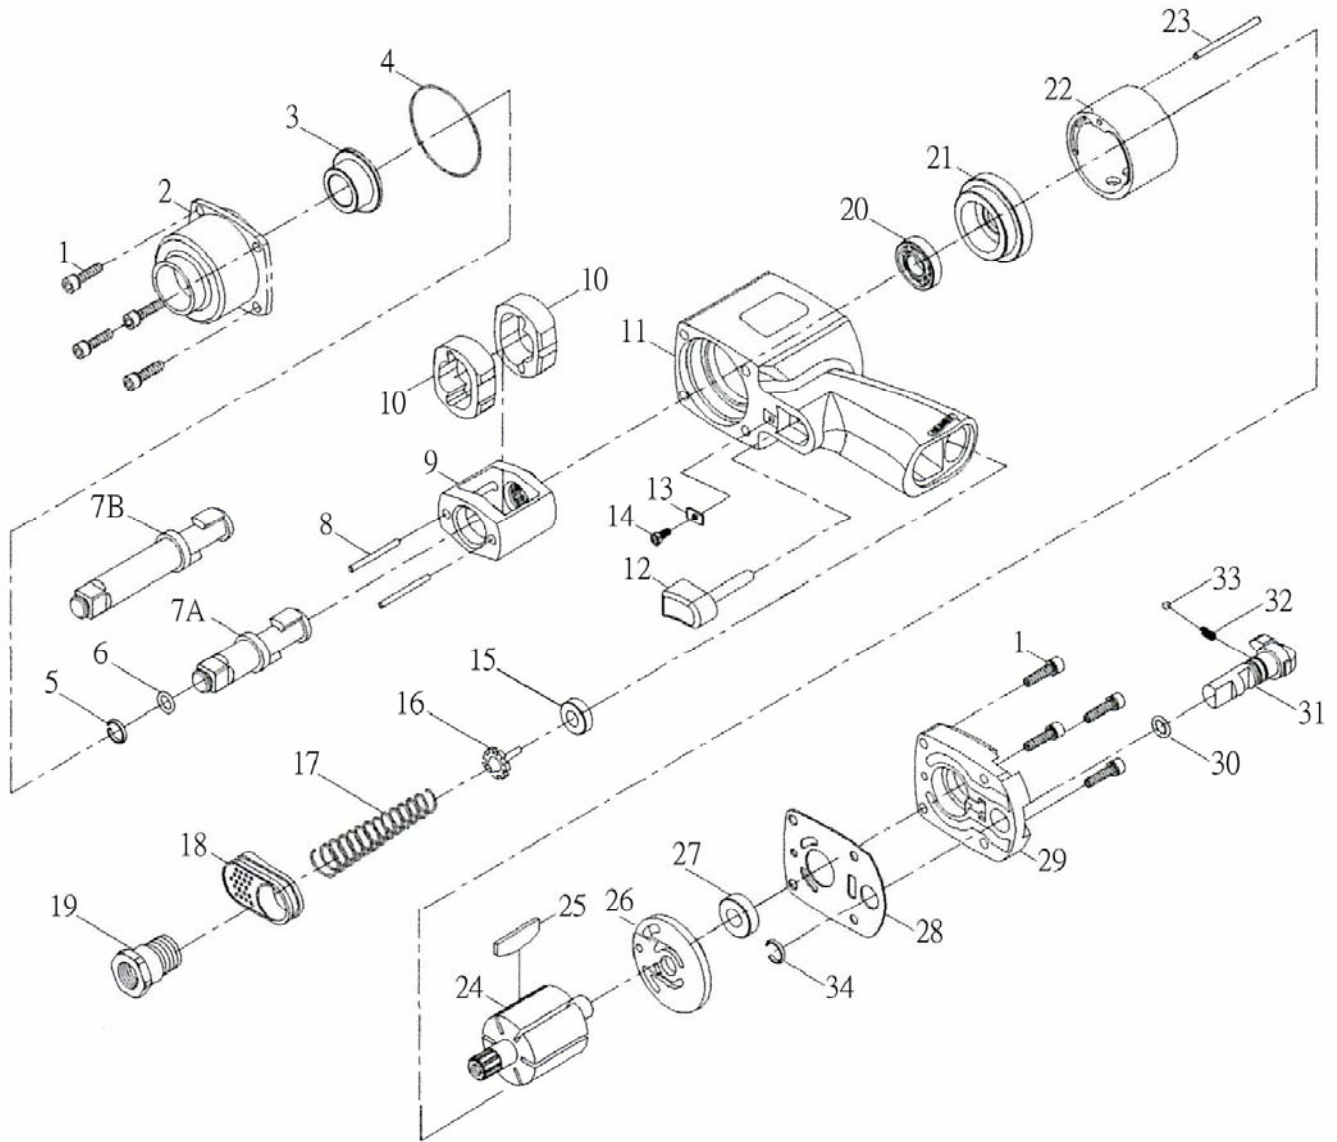

# 1/2" Drive Super Duty Air Impact Wrench

## Parts List : 400800, 400802

2012.02

No.	Parts No.	Description	Q'ty
1	048901	Cap Screw	8
2	048902	Hammer Case	1
3	048903	Anvil Bushing	1
4	048904	O-Ring	1
5	048905	Socket Retainer	1
6	048906	O-Ring	1
7	048907A	Standard Anvil ( for 400800 )	1
	048907B	2" Extended Anvil ( for 400802 )	1
8	048908	Hammer Pin	2
9	048909	Hammer Frame	1
10	048910	Hammer	2
11	048911	Motor Housing	1
12	048912	Trigger	1
13	048913	Trigger Retainer	1
14	048914	Screw	1
15	048915	Throttle Valve Bushing	1
16	048916	Throttle Valve Stem	1
17	048917	Throttle Valve Spring	1

No.	Parts No.	Description	Q'ty
18	048918	Exhaust Deflector	1
19	048919	Hose Fitting	1
20	048920	Front Rotor Bearing	1
21	048921	Front End Plate	1
22	048922	Cylinder	1
23	048923	Cylinder Pin	1
24	048924	Rotor	1
25	048925	Rotor Blade	6
26	048926	Rear End Plate	1
27	048927	Rear Rotor Bearing	1
28	048928	Rear Cap Gasket	1
29	048929	Rear Cap	1
30	048930	O-Ring	1
31	048931	Reverse Valve	1
32	048932	Spring	1
33	048933	Steel Ball	1
34	048934	Reverse Valve Retainer	1