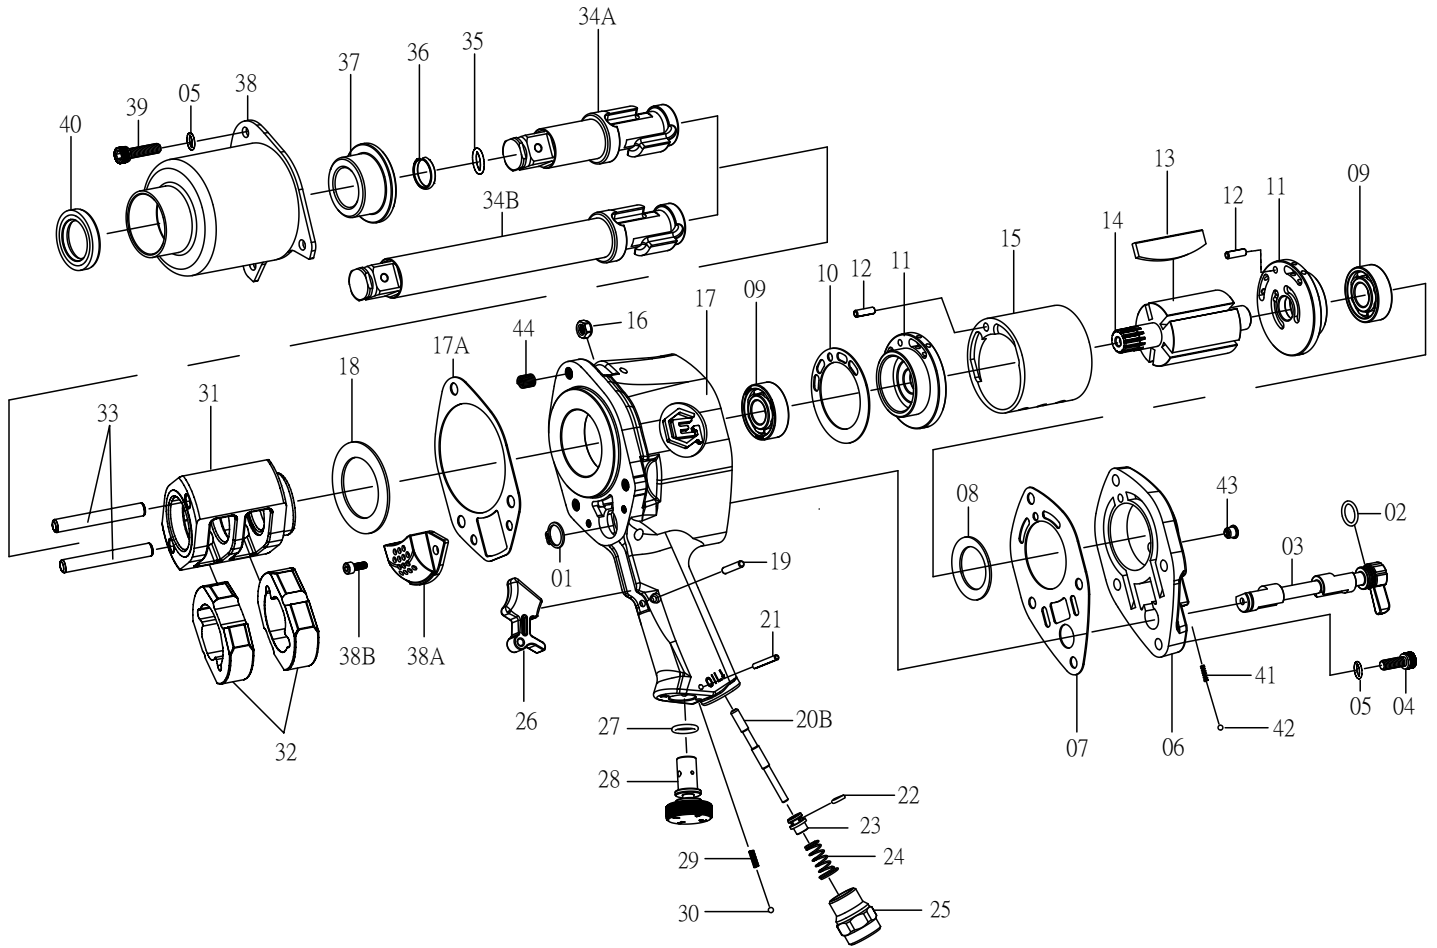

# 3/4" Drive Heavy Duty Air Impact Wrench

## Parts List : 600750, 600756

2012.02

No.	Parts No.	Description	Q'ty
1	067001	Reverse Valve Retainer	1
2	067002	O-Ring	1
3	067003	Reverse Valve	1
4	067004	Screw	4
5	067005	Spring Washer	10
6	067006	Rear Cap	1
7	067007	Rear Cap Gasket	1
8	067008	Motor Clamp Washer	1
9	067009	Rotor Bearing	2
10	067010	End Plate Gasket	1
11	067011	End Plate	2
12	067012	Spring Pin	2
13	067013	Rotor Blade	5
14	067014	Rotor	1
15	067015	Cylinder	1
16	067016	Lock Nut	3
17	067017	Motor Housing	1 Set
17A	067017A	Hammer Case Gasket	1
18	067018	Hammer Frame Rear Washer	1
19	067019	Trigger Pin	1
20B	067020B	Throttle Valve Stem	1
21	067021	Spring Pin	1
22	067022	O-Ring	1
23	067023	Throttle Valve	1
24	067024	Throttle Valve Spring	1

No.	Parts No.	Description	Q'ty
25	067025	Hose Fitting	1
26	067026	Trigger	1
27	067027	O-Ring	1
28	067028	Air Regulator	1
29	067029	Spring	6
30	067030	Steel Ball	1
31	067031	Hammer Frame	1
32	067032	Hammer	2
33	067033	Hammer Pin	2
34A	067034A	Standard Anvil ( for 600750 )	1
34B	067034B	6" Extended Anvil ( for 600756 )	1
35	067035	O-Ring	1
36	067036	Socket Retainer	1
37	067037	Anvil Bushing	1
38	067038	Hammer Case	1
38A	067038A	Exhaust Deflector	1
38B	067038B	Exhaust Deflector Screw	2
39	067039	Cap Screw	6
40	067040	Oil Seal	1
41	067041	Spring	1
42	067042	Steel Ball	1
43	067043	Grease Fitting	1
44	067044	Heli-Coil	3
TK	0670TK	Tune-Up Kit ( Includes Illustrated 1.2.7.10.22.24.39(3) )	1 Set