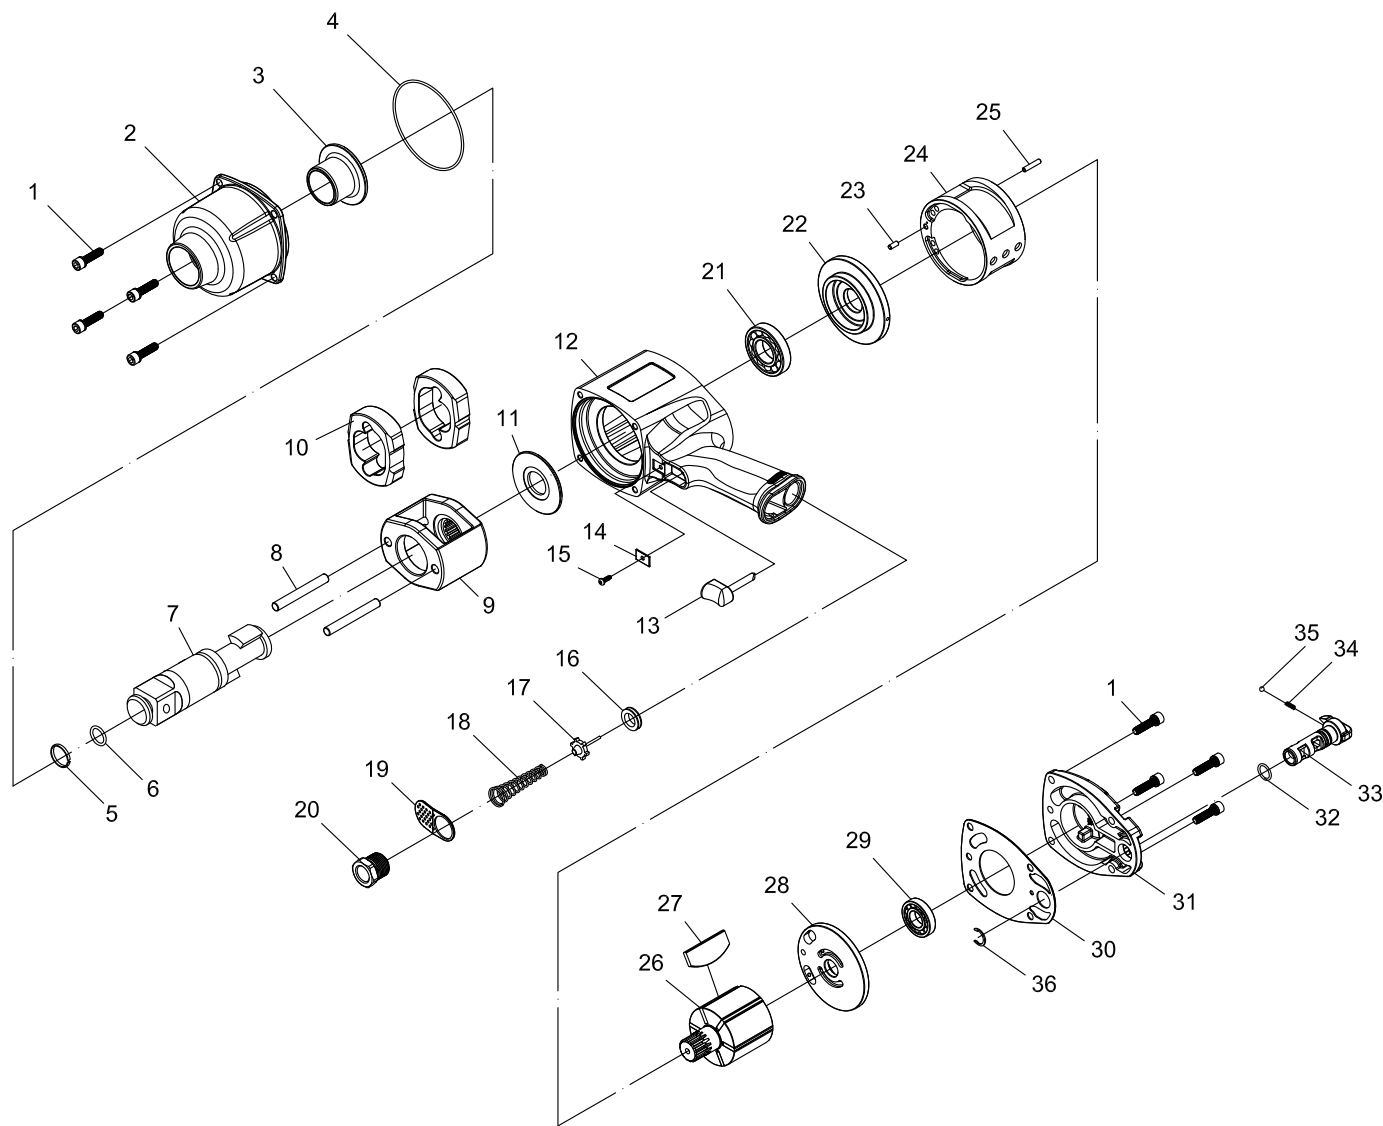

1" Drive Lightweight Air Impact Wrench

Parts List : 801512, 801518

2014.11

No.	Parts No.	Description	Q'ty
1	081501	Cap Screw	8
2	081502	Hammer Case	1
3	081503	Anvil Bushing	1
4	081504	O-Ring	1
5	081505	Socket Retainer	1
6	081506	O-Ring	1
7A	081507A	Standard Anvil (801512)	1
7B	081507B	6" Extended Anvil (801518)	1
8	081508	Hammer Pin	2
9	081509	Hammer Frame	1
10	081510	Hammer	2
11	081511	Hammer Frame Rear Washer	1
12	081512	Motor Housing	1
13	081513	Trigger	1
14	081514	Trigger Retainer	1
15	081515	Screw	1
16	081516	Throttle Valve Bushing	1
17	081517	Throttle Valve Stem	1
18	081518	Throttle Valve Spring	1

No.	Parts No.	Description	Q'ty
19	081519	Exhaust Deflector	1
20	081520	Hose Fitting	1
21	081521	Front Rotor Bearing	1
22	081522	Front End Plate	1
23	081523	Cylinder Pin (4 x 30)	1
24	081524	Cylinder	1
25	081525	Cylinder Pin (4 x 32)	1
26	081526	Rotor	1
27	081527	Rotor Blade	6
28	081528	Rear End Plate	1
29	081529	Rear Rotor Bearing	1
30	081530	Rear Cap Gasket	1
31	081531	Rear Cap	1
32	081532	O-Ring	1
33	081533	Reverse Valve	1
34	081534	Spring	1
35	081535	Steel Ball	1
36	081536	Reverse Valve Retainer	1